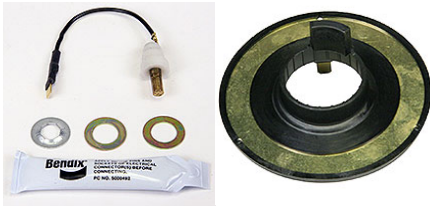

**JULY / AUGUST CURRENT SPECIALS**

**DPF V-CLAMP & GASKET KIT**

**BLUE BIRD/THOMAS ABS SENSOR**

PN G-R955342

**\$85**

**\$42**

**HORN BRUSH & CONTACT PLATE**

**RELEASE HANDLE ROOF HATCH**

PN 10006555 HORN BRUSH **\$18**

PN 10005238

PN 10015829 CONTACT PLATE **\$25**

**\$27**

**STAR SEAT HARNESS**

**SMI ENTRANCE DOOR MOTOR**

PN 0082282 **\$145**

PN 7514